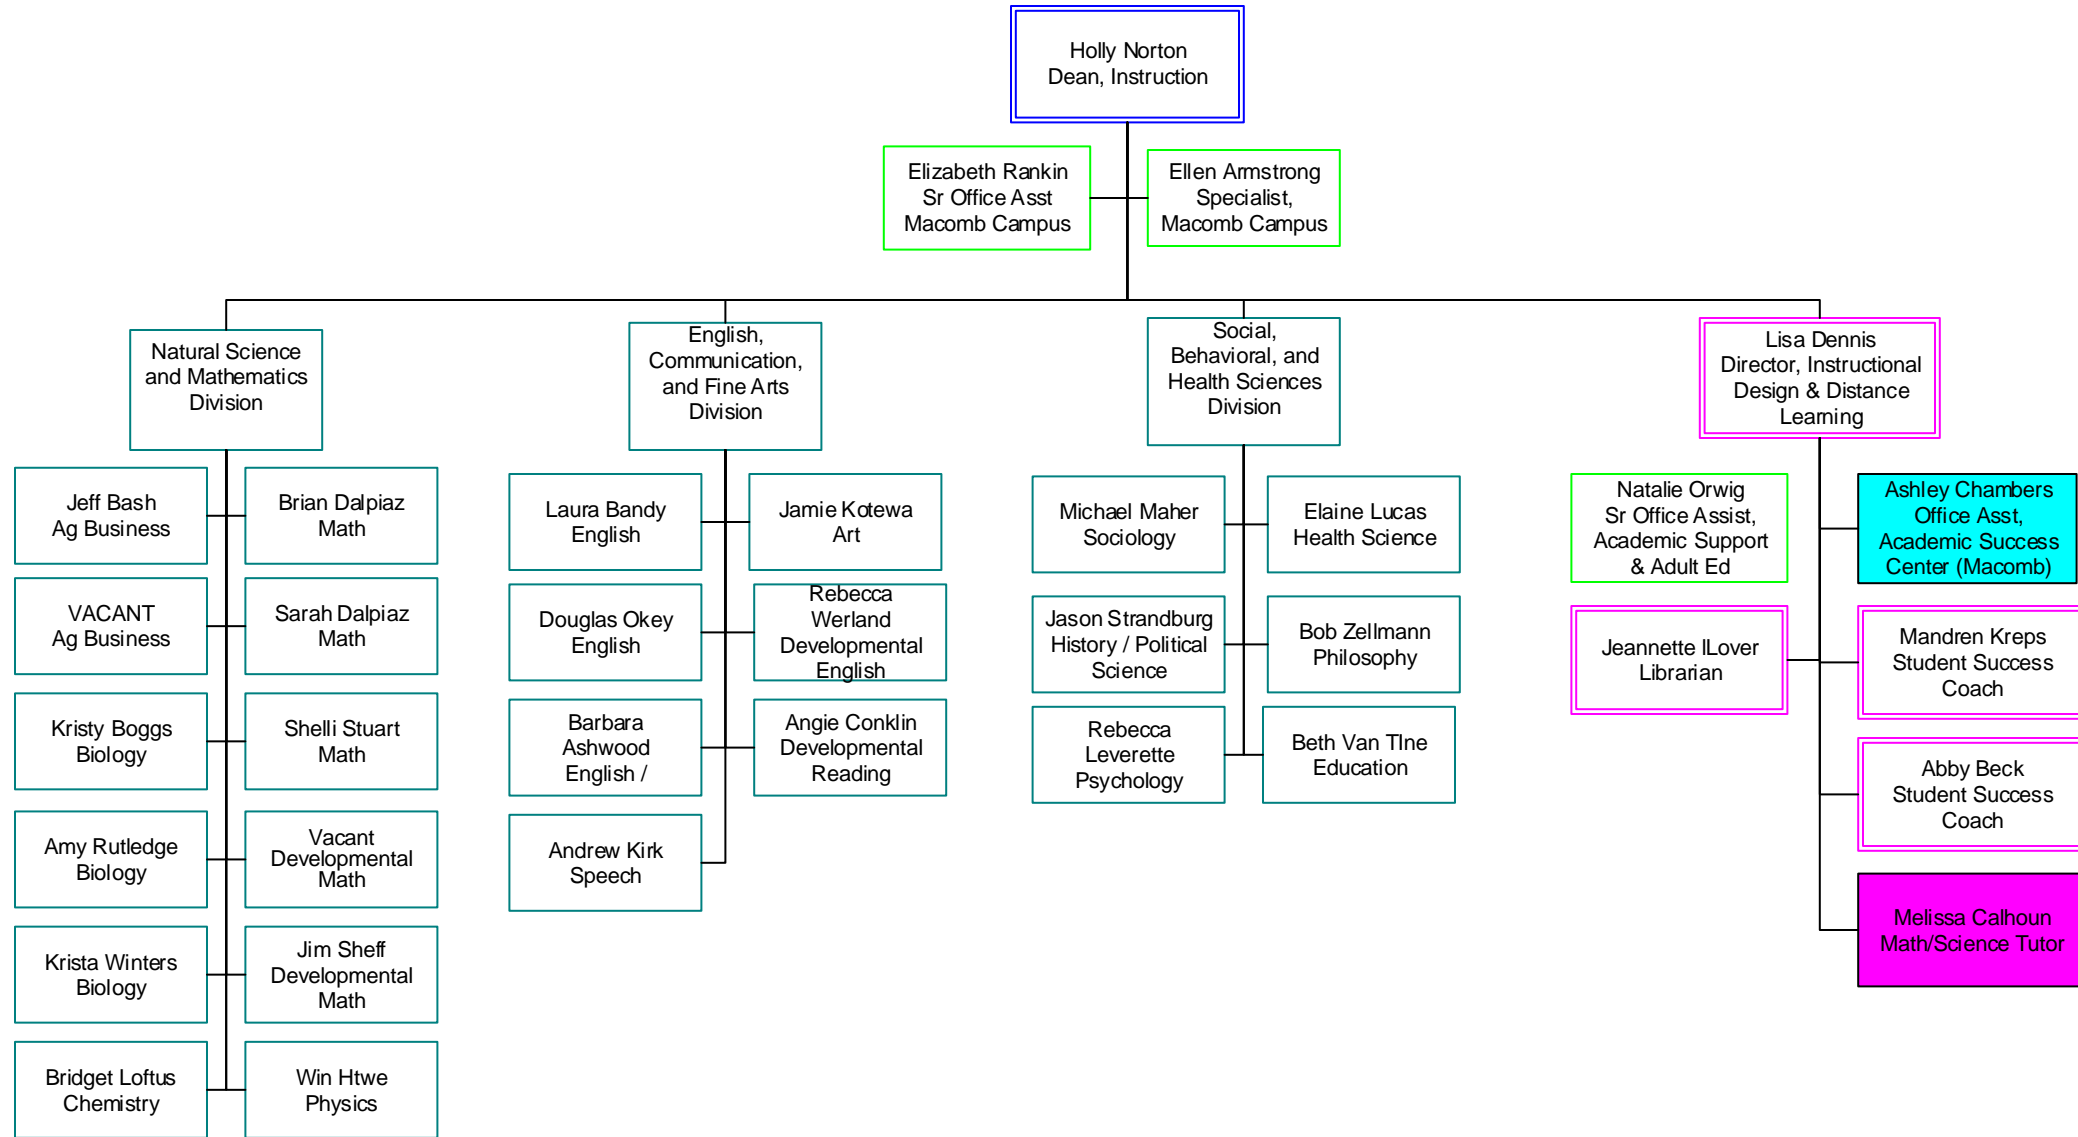

Dean of Instruction Table of Organization