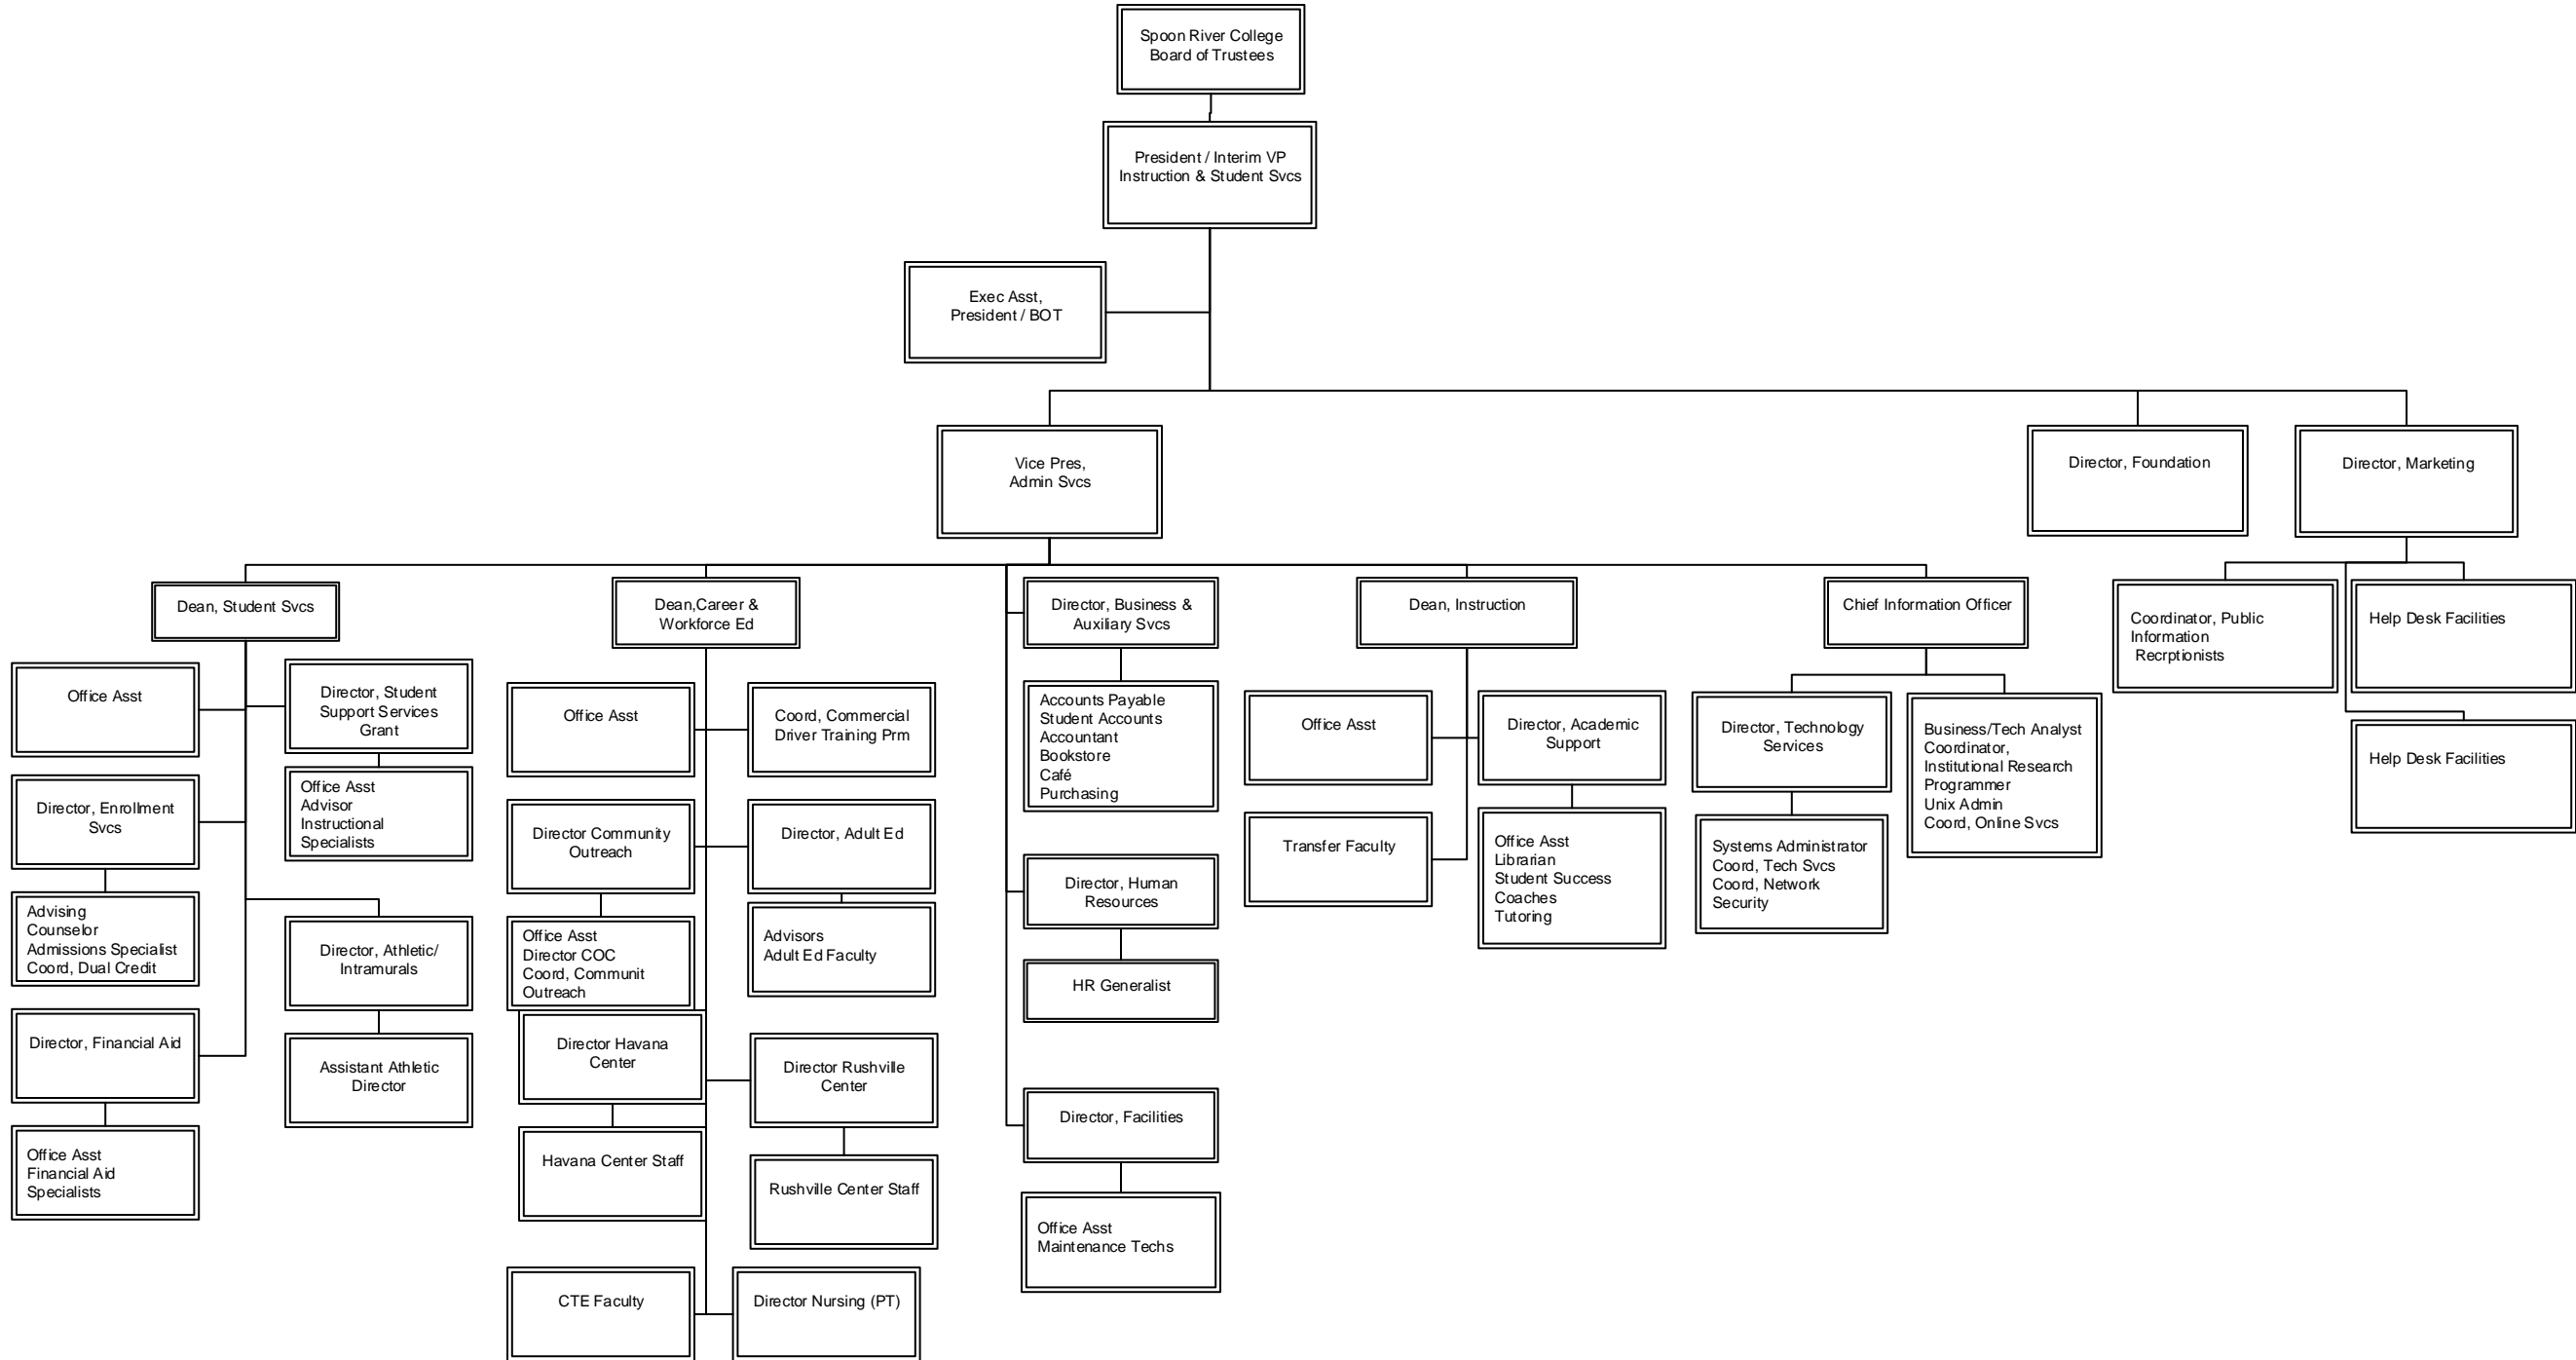

# Spoon River College Functional Divisions

# Spoon River College Organizational Chart

# Vice President Table of Organization

# Dean of Student Services Table of Organization