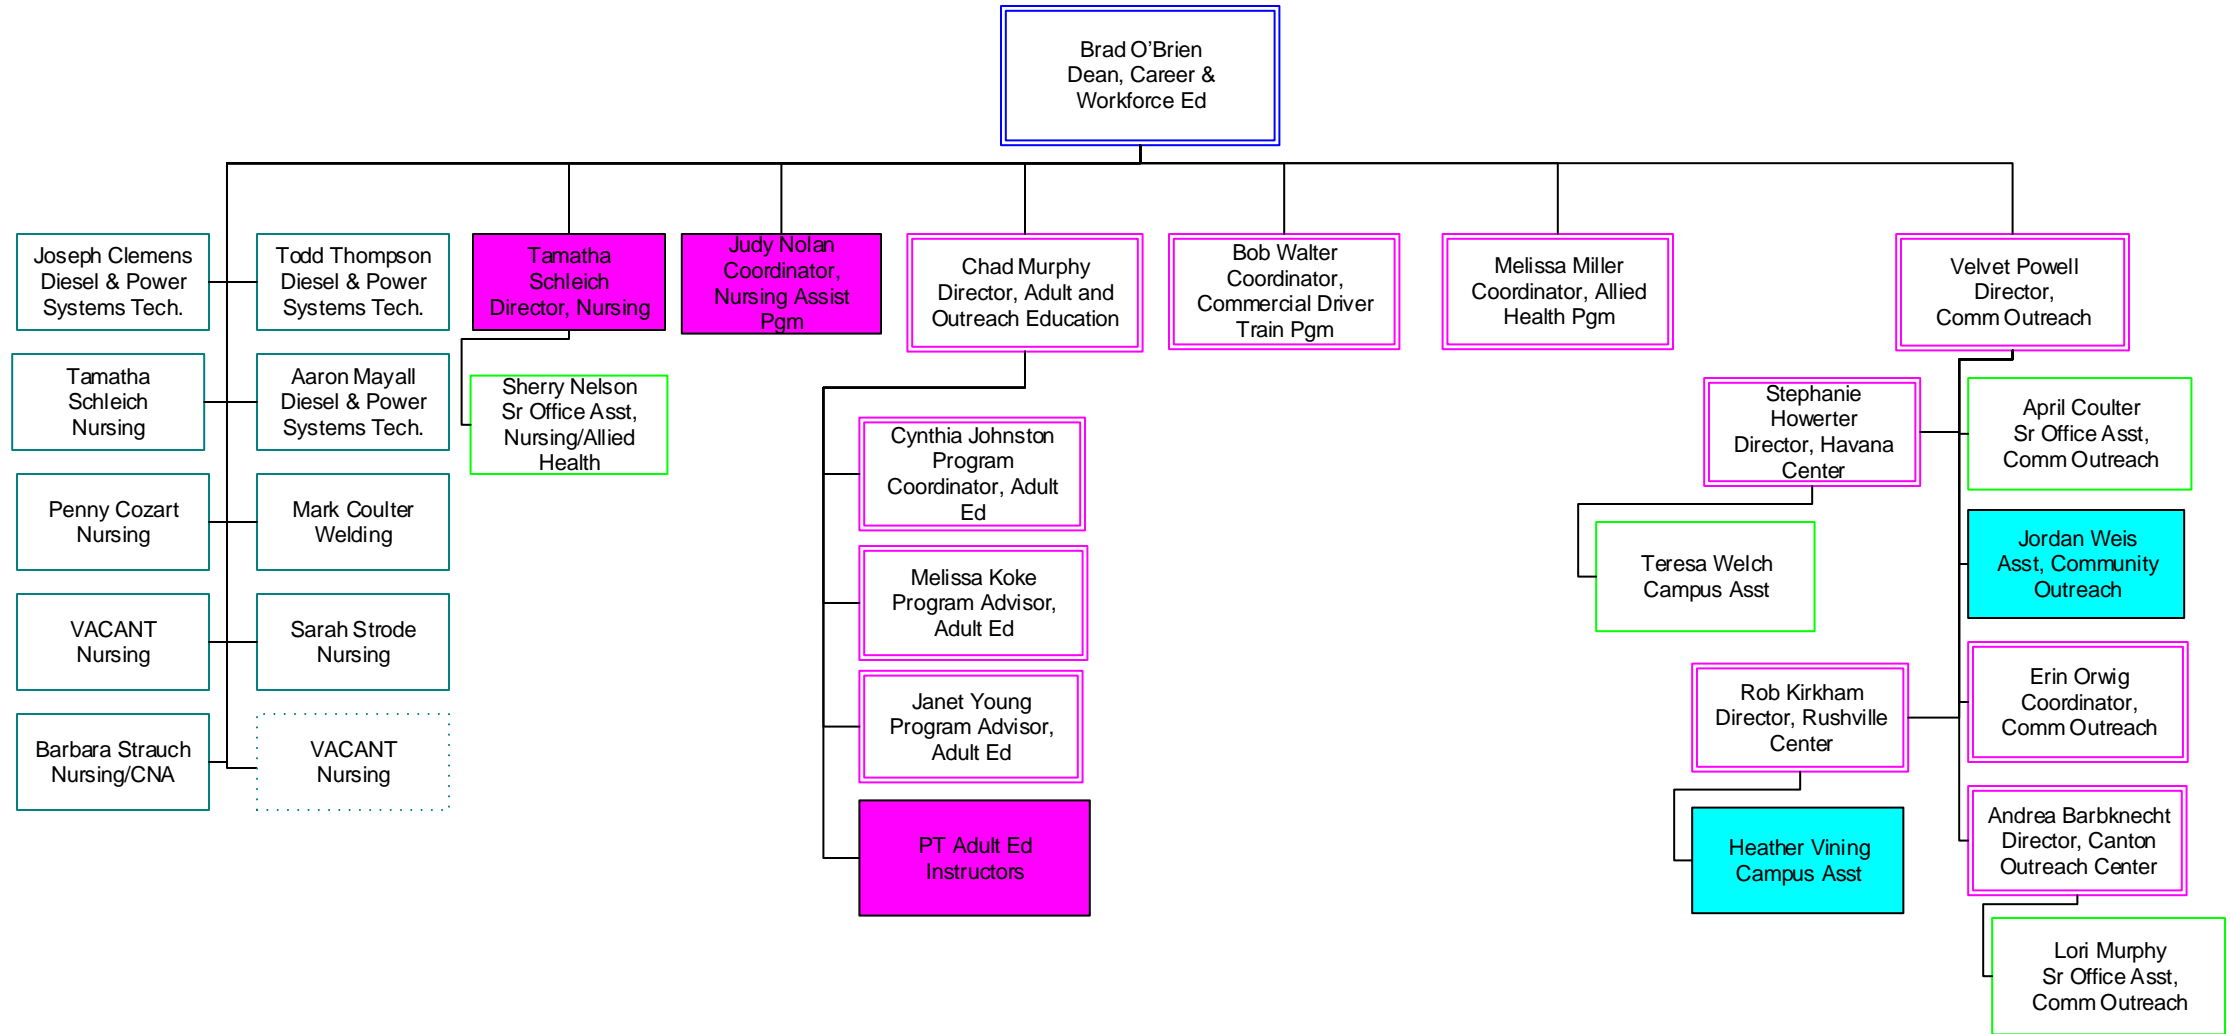

# Spoon River College Organizational Chart

# Vice President Table of Organization

# Dean of Career & Workforce Education Table of Organization