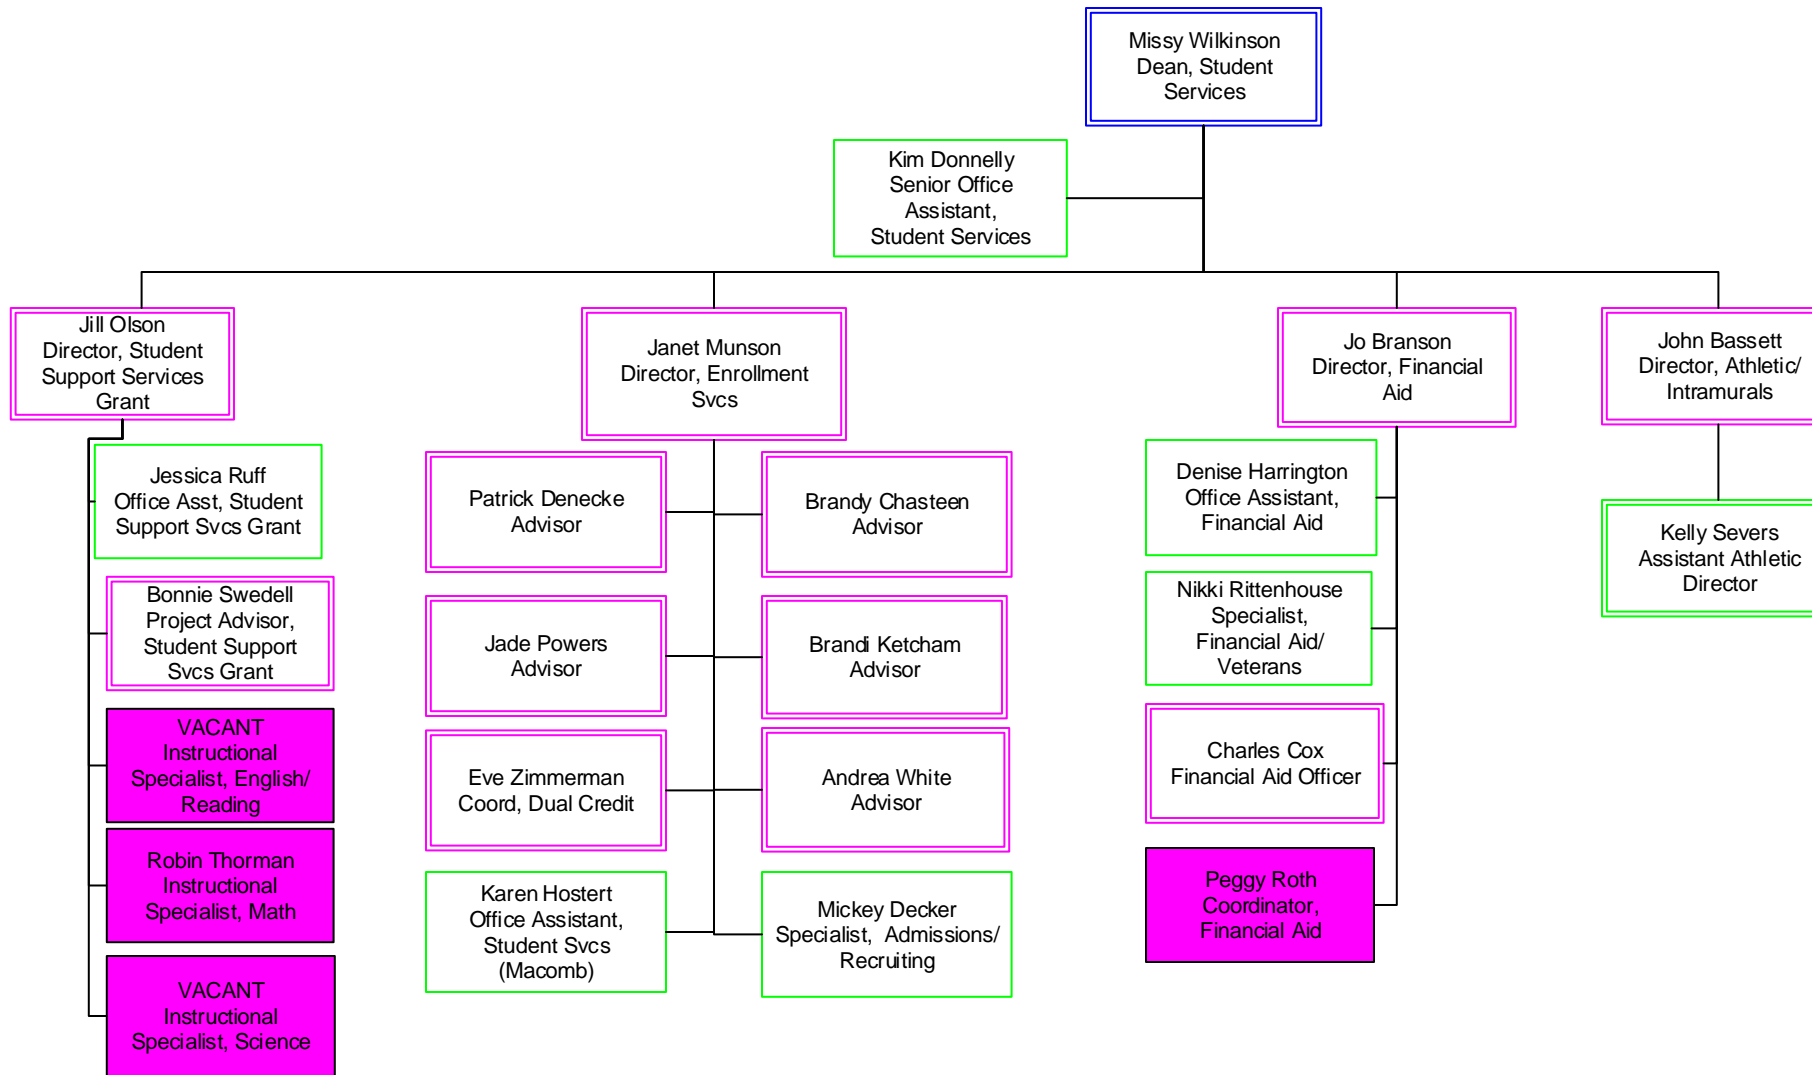

# Spoon River College Organizational Chart

# Vice President Table of Organization

# Dean of Career & Workforce Education Table of Organization

# Dean of Student Services Table of Organization