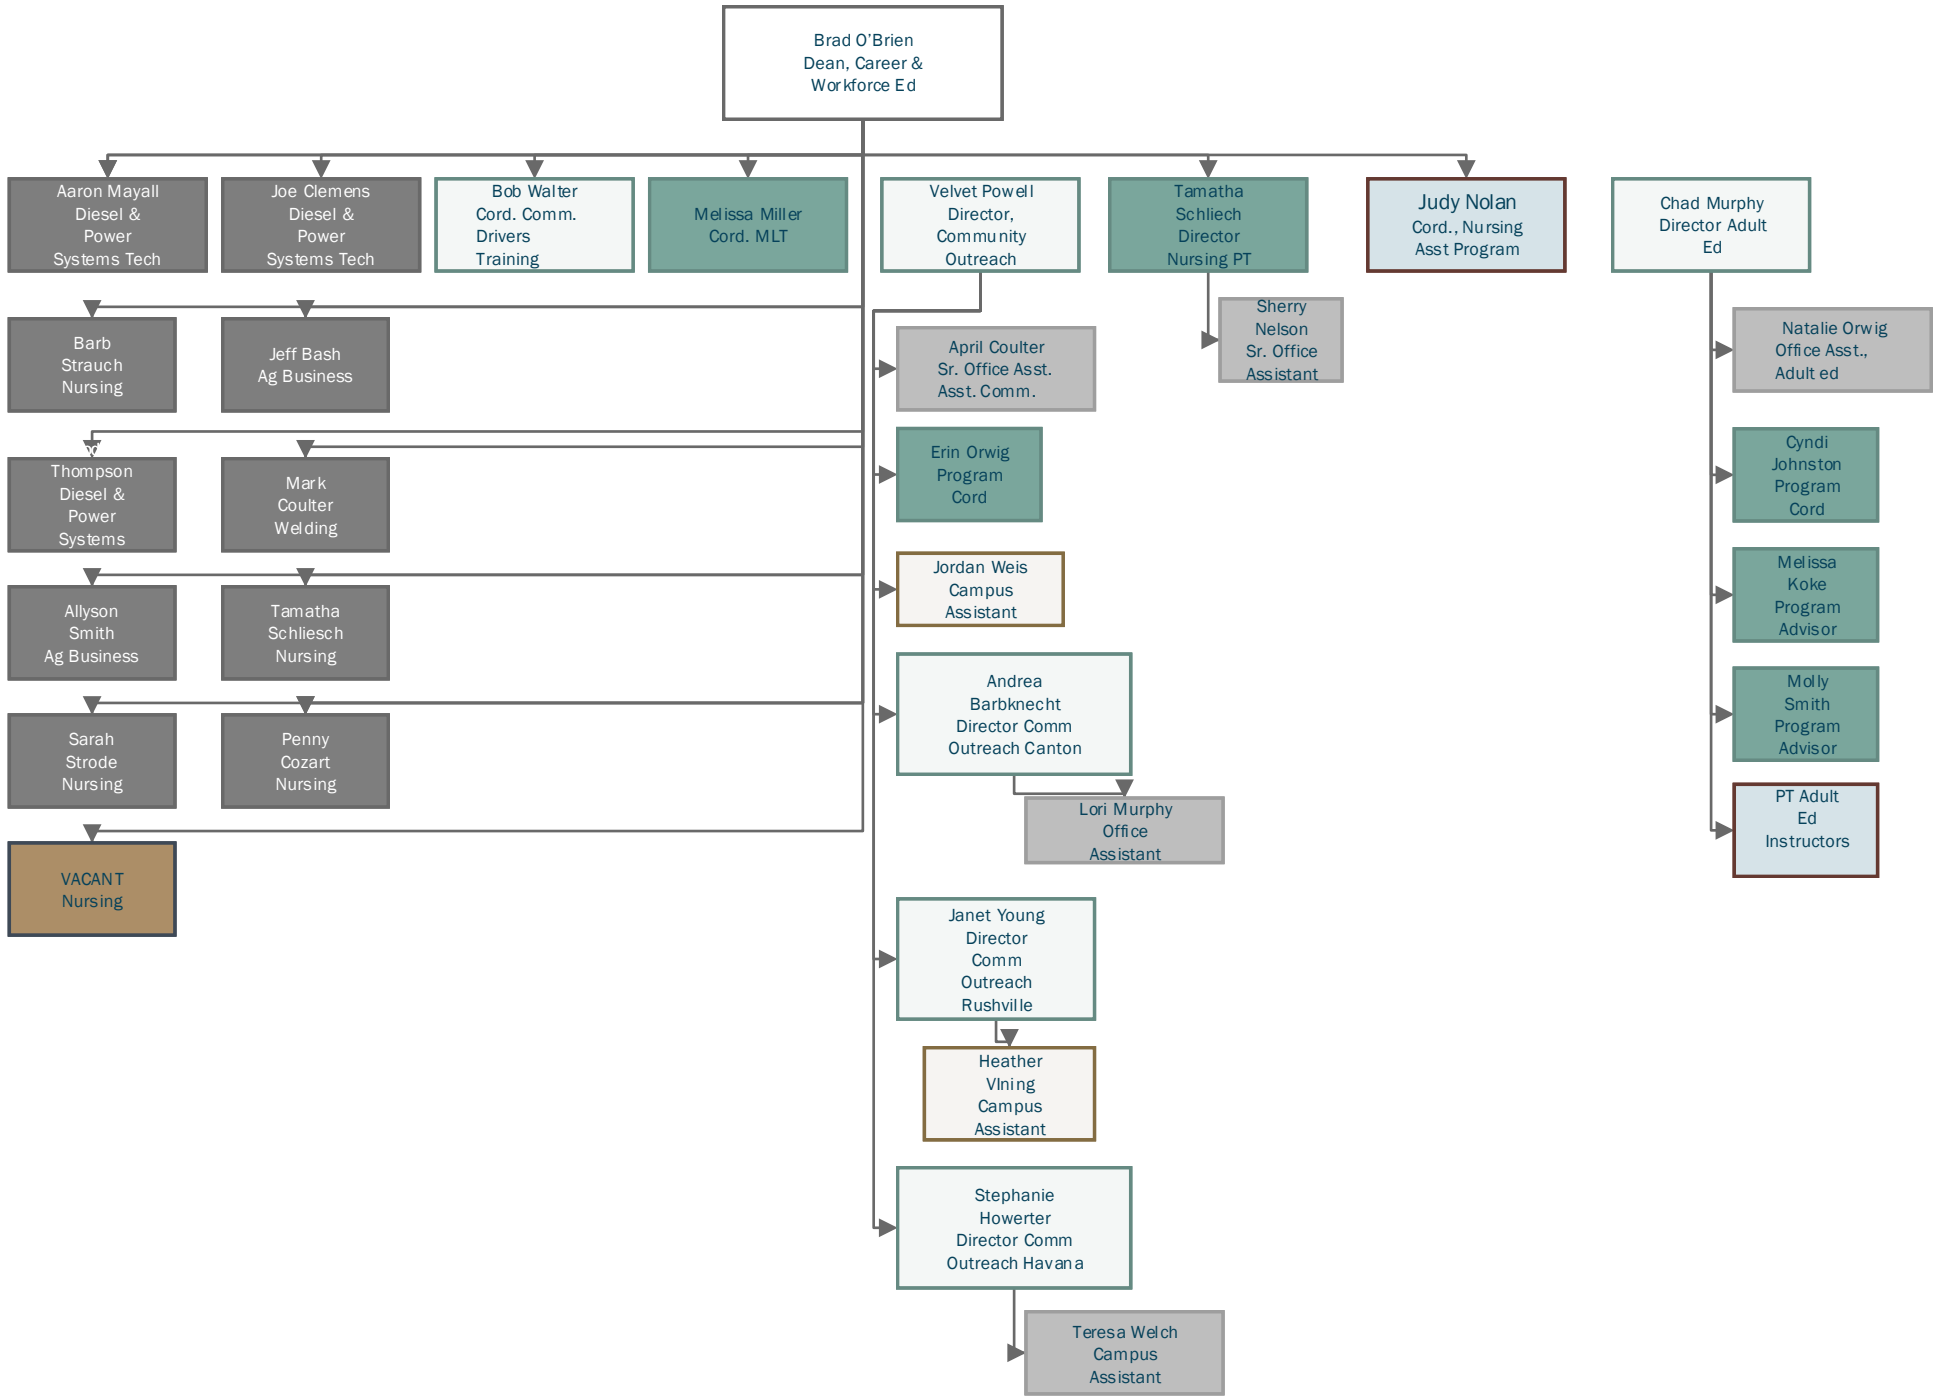

Spoon River College Organizational Chart

Spoon River College Organizational Chart

Vice President Table of Organization

Brett Stoller
Vice President

Dean of Career & Workforce Education Table of Organization

Dean of Instruction Table of Organization

Dean of Student Services Table of Organization

Legend

Administrator

Full-time
Professional
Support
(Supervisory)

Full-time
Professional
Support
(Non-
Supervisory)

Part-time
Professional
Support

Full-time
Classified

Part-time
Classified

Full-Time
Faculty