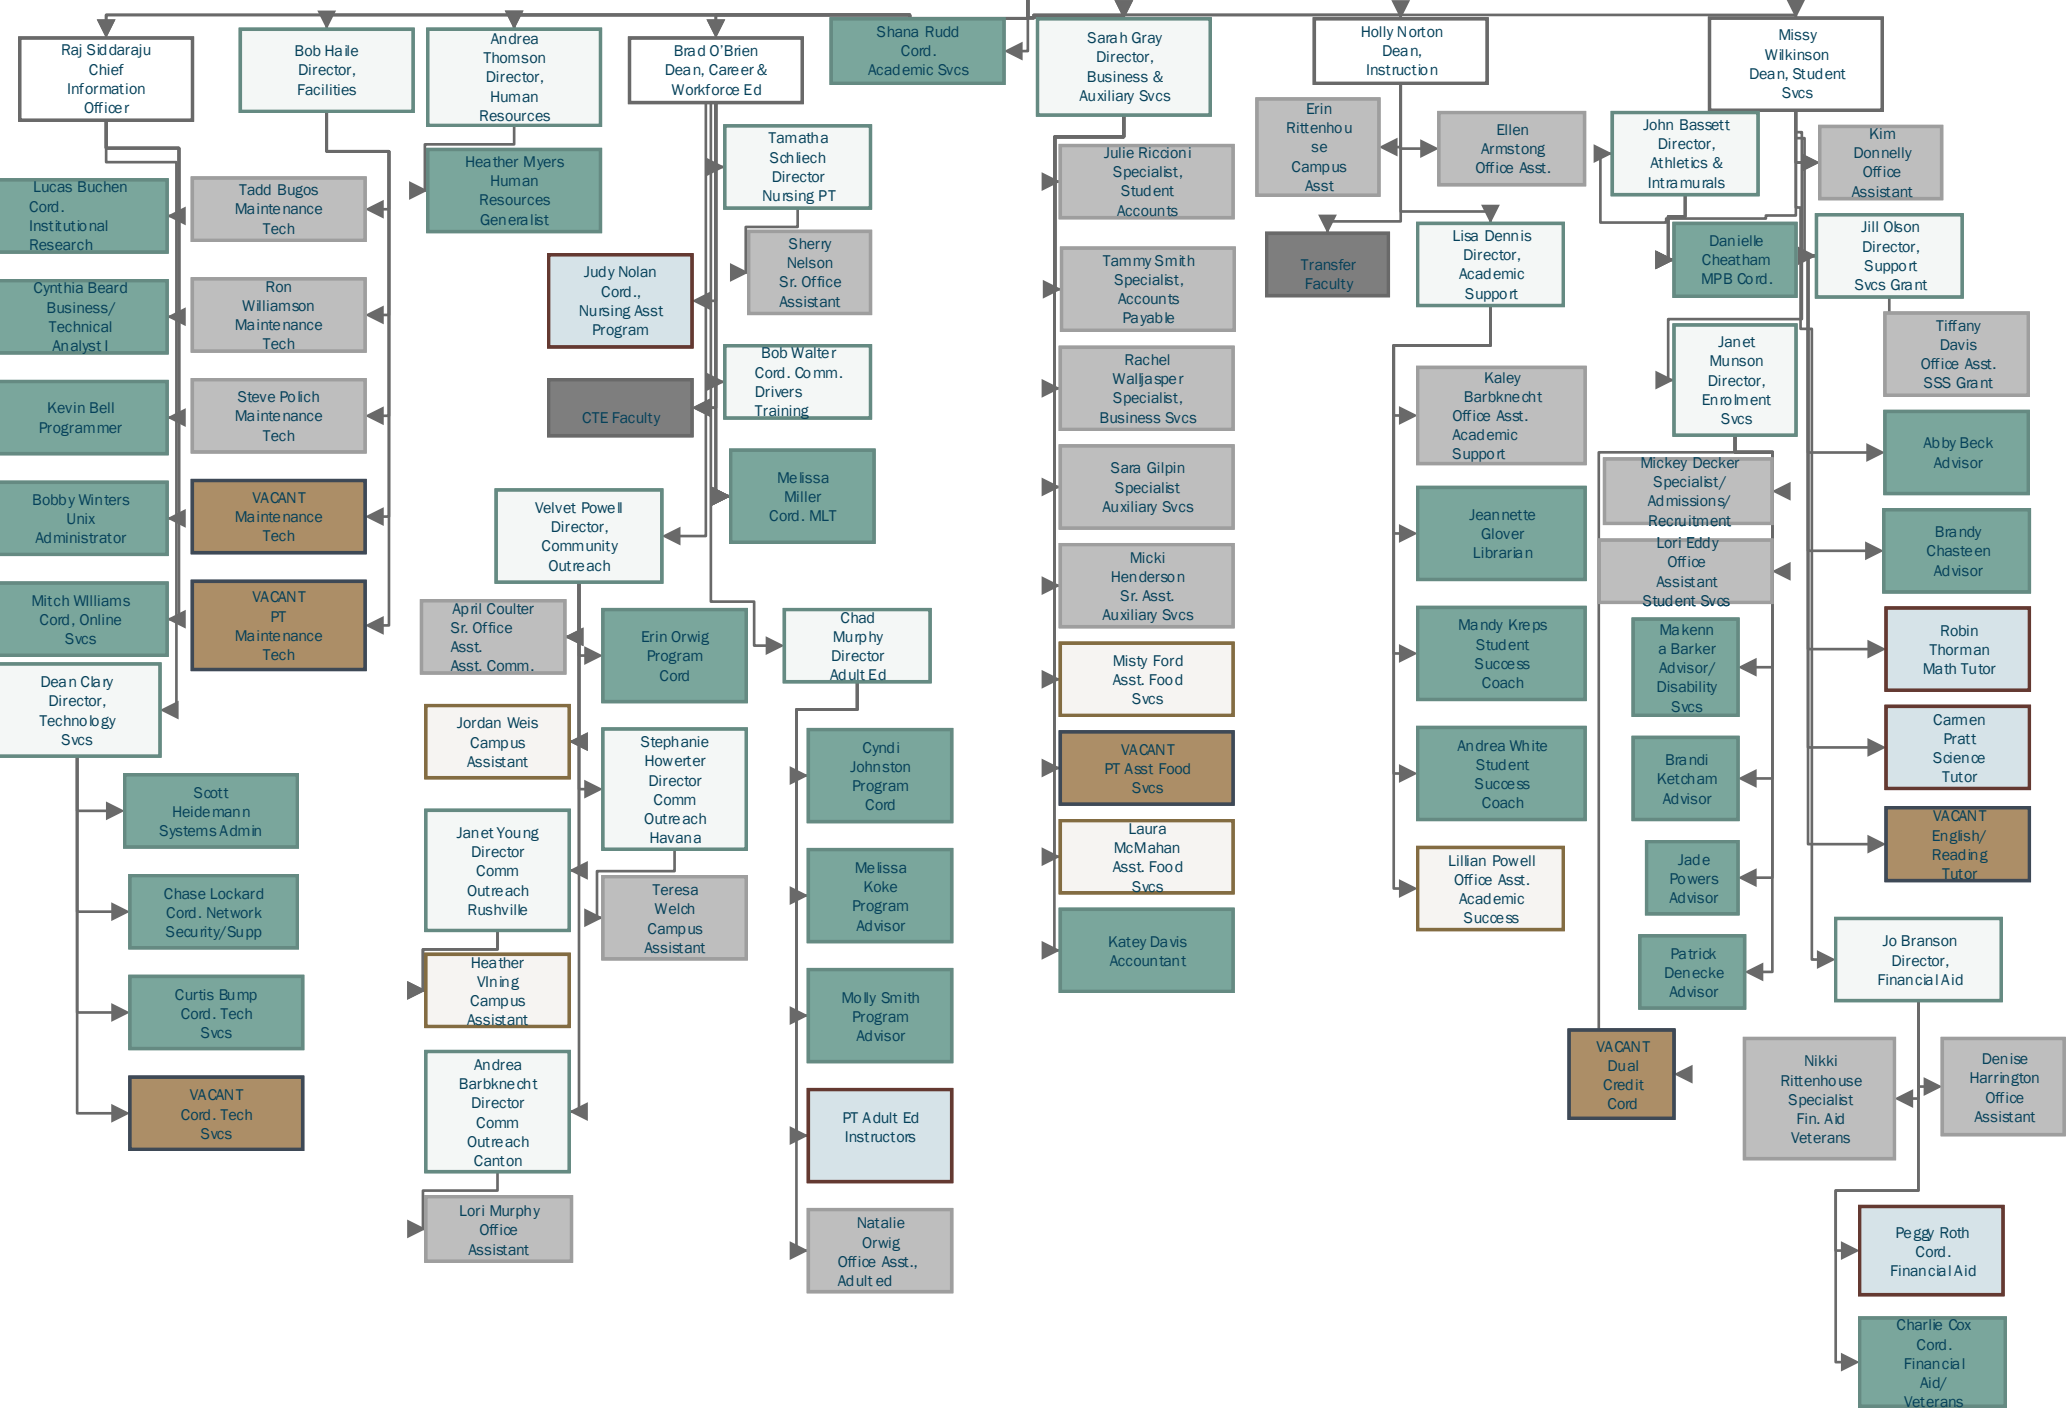

Spoon River College Organizational Chart

Spoon River College Organizational Chart

Vice President Table of Organization

Brett Stoller
Vice President

Dean of Career & Workforce Education Table of Organization

Dean of Instruction Table of Organization

Dean of Student Services Table of Organization

Legend

Administrator

Full-time
Professional
Support
(Supervisory)

Full-time
Professional
Support
(Non-
Supervisory)

Part-time
Professional
Support

Full-time
Classified

Part-time
Classified

Full-Time
Faculty