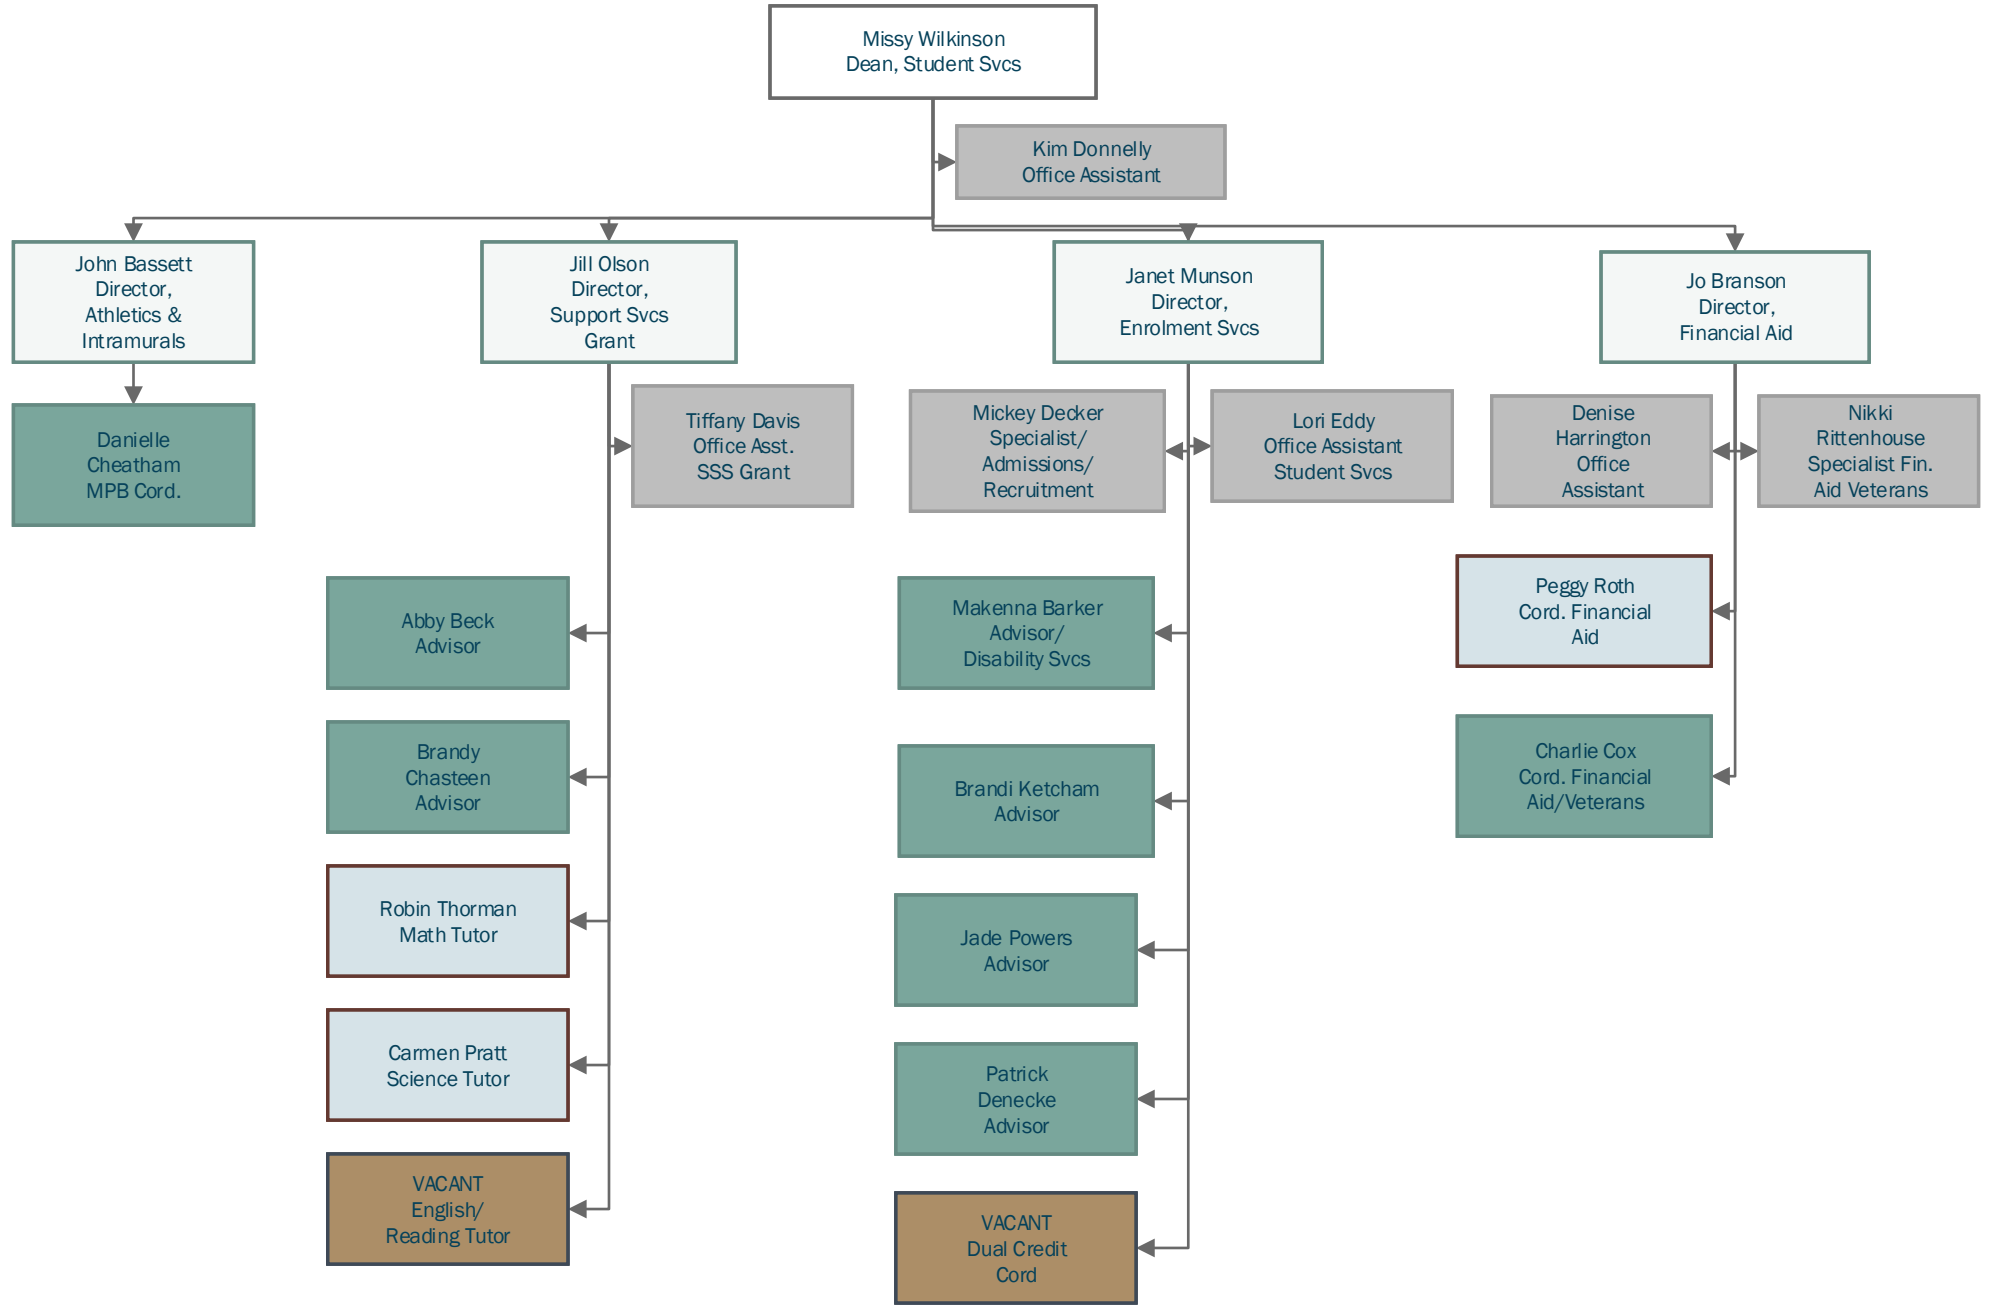

Spoon River College Organizational Chart

Spoon River College Organizational Chart

Vice President Table of Organization

Brett Stoller
Vice President

Dean of Career & Workforce Education Table of Organization

Dean of Instruction Table of Organization

Dean of Student Services Table of Organization

Legend

Administrator

Full-time
Professional
Support
(Supervisory)

Full-time
Professional
Support
(Non-
Supervisory)

Part-time
Professional
Support

Full-time
Classified

Part-time
Classified

Full-Time
Faculty