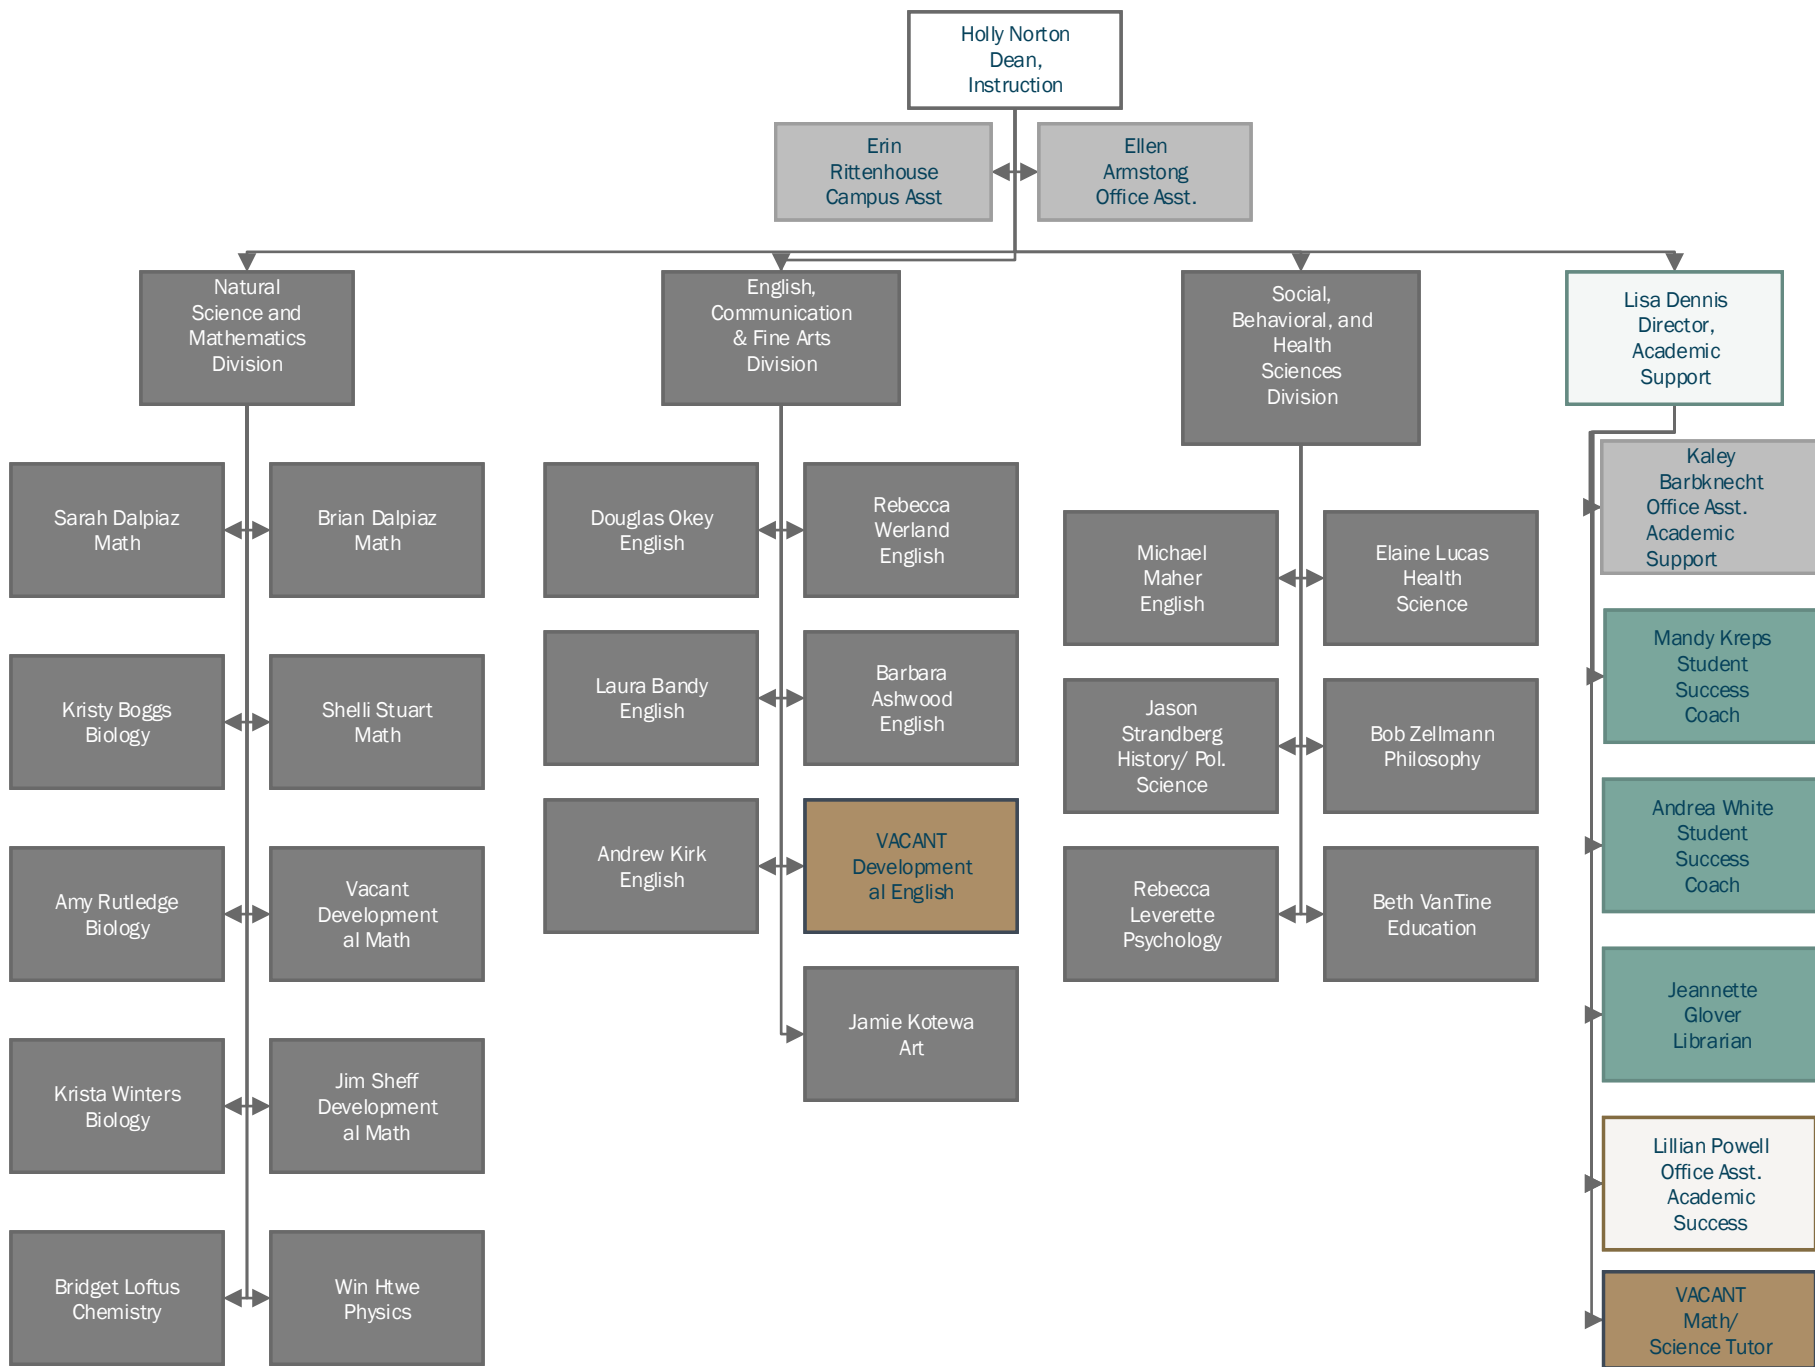

Spoon River College Organizational Chart

Spoon River College Organizational Chart

Vice President Table of Organization

Brett Stoller
Vice President

Dean of Career & Workforce Education Table of Organization

Dean of Instruction Table of Organization

Dean of Student Services Table of Organization

Legend

Administrator

Full-time
Professional
Support
(Supervisory)

Full-time
Professional
Support
(Non-
Supervisory)

Part-time
Professional
Support

Full-time
Classified

Part-time
Classified

Full-Time
Faculty