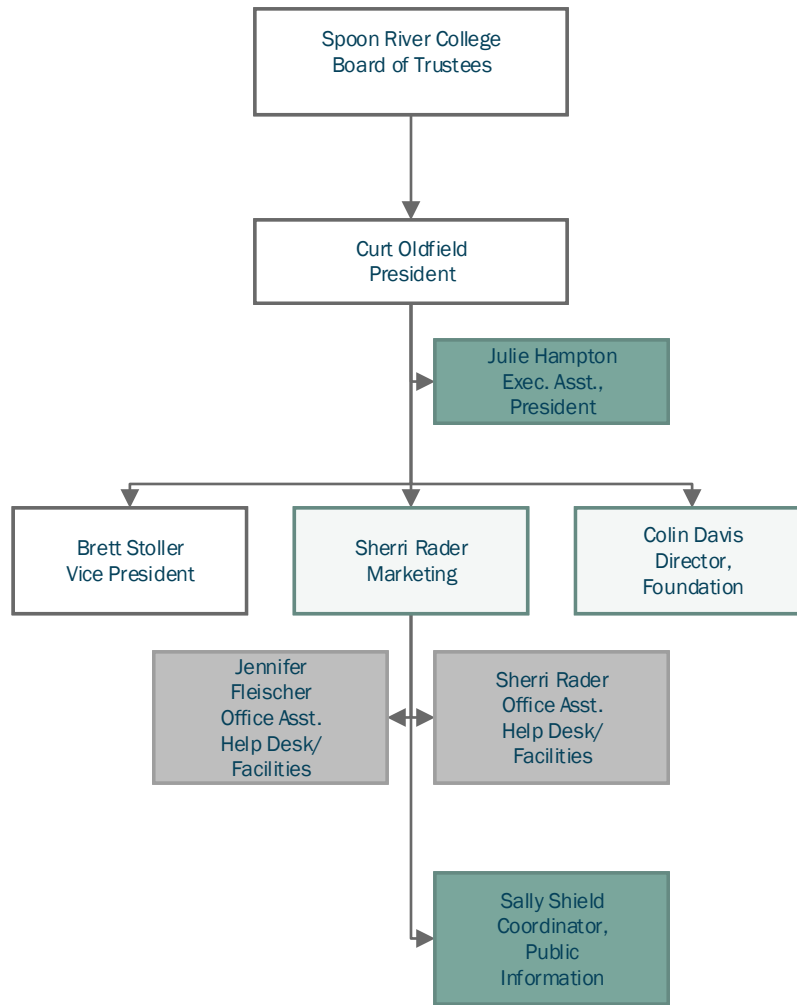

Spoon River College Organizational Chart

Spoon River College Organizational Chart

Vice President Table of Organization

Brett Stoller
Vice President

Dean of Career & Workforce Education Table of Organization

Dean of Instruction Table of Organization

Dean of Student Services Table of Organization

Legend

Administrator

Full-time
Professional
Support
(Supervisory)

Full-time
Professional
Support
(Non-
Supervisory)

Part-time
Professional
Support