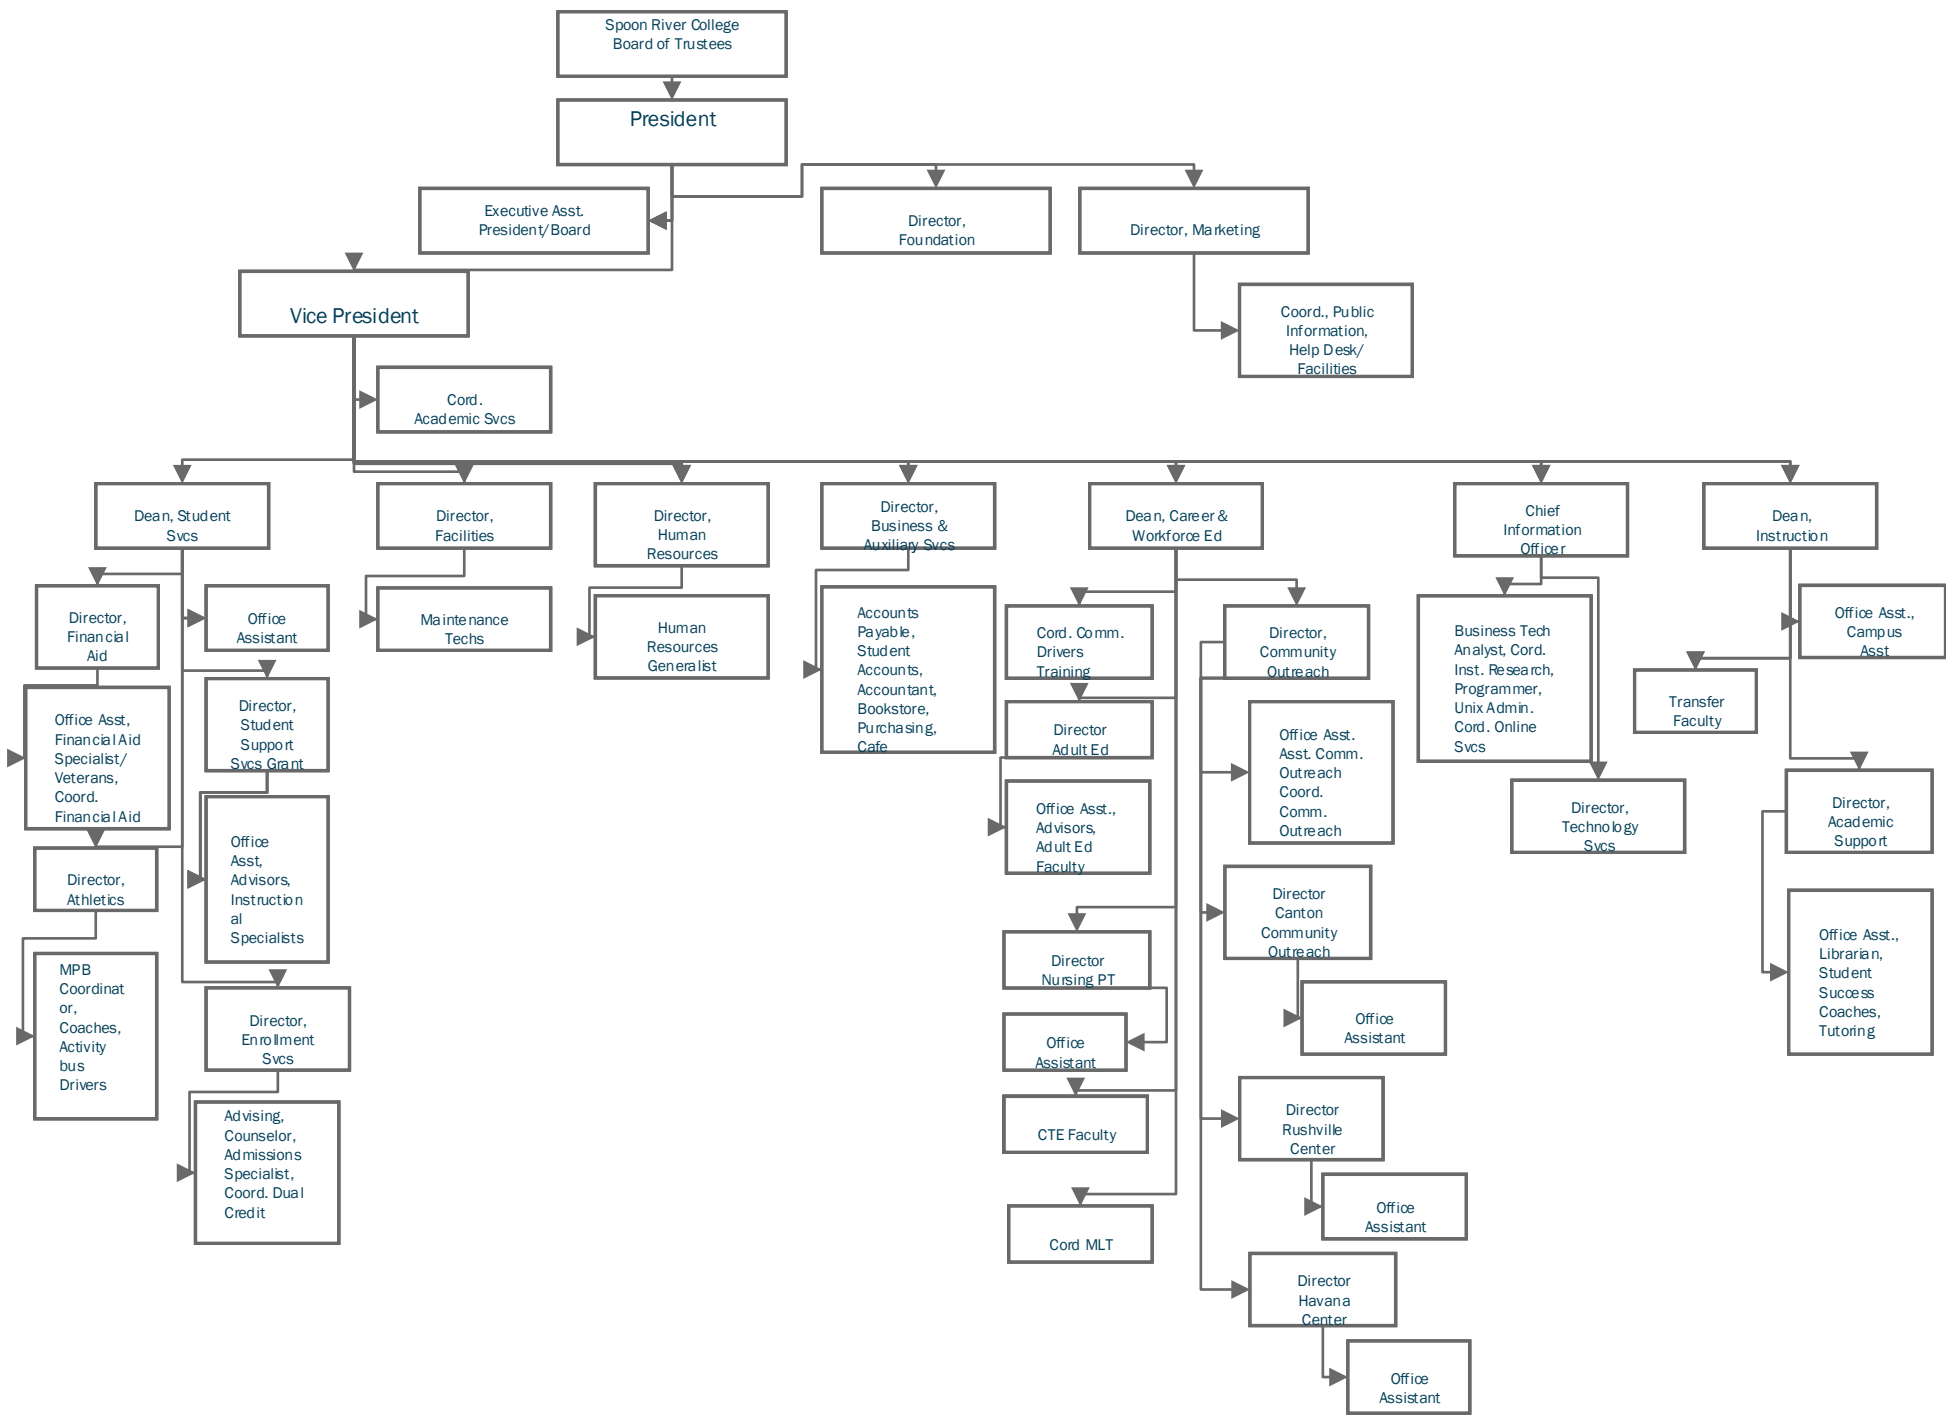

Spoon River College Organizational Chart

Spoon River College Organizational Chart

Vice President Table of Organization

Brett Stoller
Vice President

Dean of Career & Workforce Education Table of Organization

Dean of Instruction Table of Organization

Dean of Student Services Table of Organization

Legend

Administrator

Full-time
Professional
Support
(Supervisory)

Full-time
Professional
Support
(Non-
Supervisory)

Part-time
Professional
Support